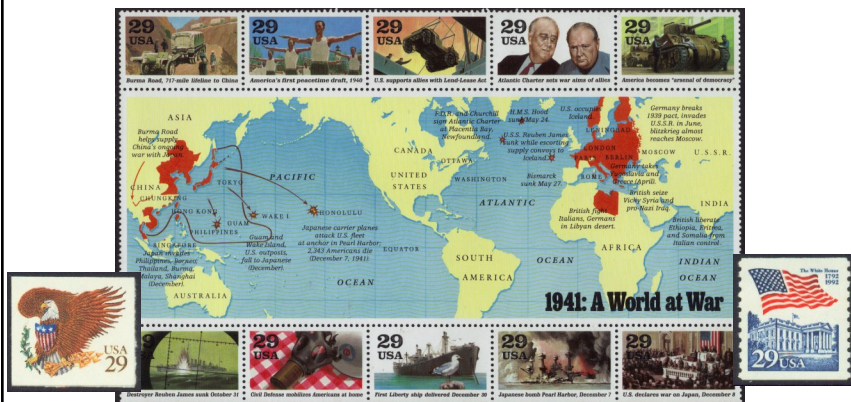

Scott No.	Description	Mint Sheet Size		-- Plate Block --		- Unused, NH -		--- Used ---	
		F-VF	NH	VF	F-VF	VF	F-VF	VF	F-VF
2543	$2.90 Priority Mail, Futuristic Space Shuttle (1993).....	20	365.00	52.50	42.50	11.75	9.50	3.15	2.50
2544	$3 Priority Mail, Challenger Shuttle (1995) ..	20	165.00	46.50	37.50	10.50	8.50	3.15	2.50
2544b	$3 with 1996 Date (1996).....	20	175.00	48.50	39.50	11.00	9.00	3.40	2.75
2544A	$10.75 Express Mail, Endeavor Shuttle (1995).....	20	575.00	167.50	135.00	36.75	29.75	12.00	9.75

1991 COMMEMORATIVES (continued)

2545-49	29¢ Fishing Flies set of 5 Booklet Singles.....	..	..	..	..	18.75	14.50	1.65	1.25
2549a	29¢ Fishing Flies Booklet Pane of 5.....	..	(Unfolded 25.00)	19.50	..	19.50	15.00	11.25	8.75
2550	29¢ Cole Porter.....	50	45.00	5.50	4.50	1.20	.95	.35	.25
2551	29¢ Desert Storm & Desert Shield, Southwest Asia Service Medal.....	50	42.50	5.25	4.25	1.15	.90	.35	.25
2552	29¢ Desert Storm/Shield Booklet Single.....	..	..	..	..	1.30	1.00	.35	.25
2552a	29¢ Desert Storm Booklet Pane of 5.....	..	(Unfolded 7.25)	5.75	..	6.00	4.75	5.25	4.25
2553-57	29¢ Summer Olympics, Strip of 5.....	40	37.50 (10)	13.25	10.75	5.85	4.75	5.25	4.25
2553-57	29¢ set of 5 singles.....	..	..	..	..	5.50	4.50	3.75	3.00
2558	29¢ Numismatics.....	50	57.50	6.85	5.50	1.50	1.20	.35	.25

1991 WORLD WAR II SOUVENIR SHEET OF 10

2559	29¢ 1941 World War II Events.....	20	21.50	..	..	13.25	10.75	12.00	9.75
2559a-j	29¢ 1941 Events set of 10 singles.....	..	..	..	..	13.00	10.50	8.00	6.50
2559s	29¢ Se-Tenant Center Block of 10.....	..	..	..	..	16.75	13.50	16.25	13.00

1991 COMMEMORATIVES (continued)

2560	29¢ Basketball Centennial.....	50	62.50	7.75	6.25	1.60	1.30	.35	.25
2561	29¢ District of Columbia Bicentennial.....	50	42.50	5.25	4.25	1.15	.90	.35	.25
2562-66	29¢ Comedians, Set of 5 Booklet Singles.....	..	..	..	..	7.00	5.50	2.00	1.50
2562-66	29¢ Comedians, Booklet Strip of 5.....	..	..	..	..	7.25	5.75	3.40	2.75
2566a	29¢ Comedians Booklet Pane of 10.....	..	(Unfolded 16.75)	13.50	..	14.00	10.75	11.00	8.50
2567	29¢ Jan Metzger, Inventor, Black Her.....	50	42.50	5.25	4.25	1.20	.95	.35	.25
2568-77	29¢ Space Exploration set of 10 Booklet Singles.....	..	..	..	..	19.75	15.50	4.85	3.75
2577a	29¢ Space Exploration Booklet Pane of 10.....	..	(Unfolded 26.75)	20.75	..	20.00	15.75	15.00	11.50
2578	29¢ Christmas, Roman Madonna.....	50	42.50	5.25	4.25	1.15	.90	.30	.20
2578v	29¢ Madonna Booklet Single.....	..	..	..	..	1.20	.95	.35	.25
2578a	29¢ Madonna Booklet Pane of 10.....	..	(Unfolded 15.00)	11.75	..	11.50	9.00	7.25	5.75
2579	29¢ Christmas, Santa Claus.....	50	42.50	5.25	4.25	1.15	.90	.30	.20
2580-85	29¢ Santa Claus Booklet Singles (6).....	..	..	..	..	14.50	11.50	5.00	4.00
2580-81	29¢ Booklet Singles, Attached Pair.....	..	..	..	..	11.50	9.00	..	..
2582-85	29¢ Booklet Singles (4).....	..	..	..	..	4.50	3.50	2.00	1.60
2582a-85a	29¢ Booklet Panes of 4 (4).....	..	..	..	..	16.75	13.00	..	..
2581b-2585a	29¢ Santa Claus Booklet Panes of 4 (5).....	..	(Unfolded 32.00)	24.75	..	28.50	22.50	25.75	20.00

1994-95 REGULAR ISSUE DESIGNS OF 1869 ESSAYS

2587-92	32¢-$5 set of 3.....	465.00	102.50	82.50	23.00	18.50	5.35	4.35	
2587	32¢ James S. Polk (1995).....	100	130.00	8.50	6.75	1.70	1.35	.35	.25
2590	$1 "Surrender of Burgoyne" by Trumbull.....	20	57.50	17.25	13.75	3.75	3.00	.75	.60
2592	$5 Washington & Jackson.....	20	290.00	80.00	65.00	18.00	14.75	4.65	3.75

1992-93 PLEDGE OF ALLEGIANCE BOOKLET ISSUES

2593	29¢ Black Denomination, Perforated 10 Booklet Single.....	..	..	..	..	1.30	1.00	.30	.20
2593a	29¢ Perforated 10 Booklet Pane of 10.....	..	(Unfolded 14.00)	10.75	..	11.50	9.00	9.00	7.50
2593B	29¢ Black Denomination, Perf. 11x10 Booklet Single.....	..	..	..	..	5.75	4.50	1.30	1.00
2593Bc	29¢ Perforated 11x10 Booklet Pane of 10.....	..	..	..	..	55.00	42.75	18.75	14.75
2593BI	29¢ Perforated 11x10, Low Gloss Gum, Booklet Single.....	..	..	..	..	10.25	8.00	..	..
2593BIc	29¢ Perforated 11x10, Low Gloss Gum, Booklet Pane of 10.....	..	..	..	..	97.50	75.00	..	..
2594	29¢ Red Denomination, Booklet Single (1993).....	..	..	..	..	1.30	1.00	.30	.20
2594a	29¢ Red Denomination Booklet Pane of 10.....	..	(Unfolded 14.00)	10.75	..	11.50	9.00	9.75	7.50

1992-94 REGULAR ISSUE SELF-ADHESIVES