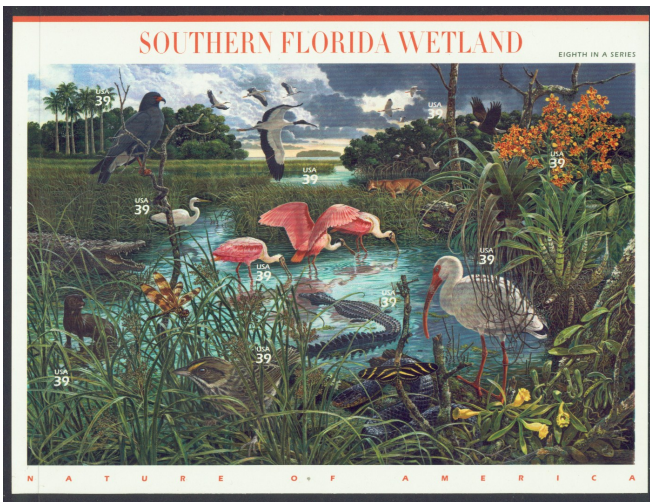

2006 DISTINGUISHED AMERICAN DIPLOMATS SOUVENIR SHEET OF 6, SA

4076	39¢ American Dipmats Souvenir Sheet of 6					12.50	10.00	8.35	6.75		
4076a-f	39¢ American Diplomats Set of 6 Singles					12.50	10.00	6.50	5.25		
2006 COMMEMORATIVES, SA (continued)											
4077	39¢ Judy Garland, Legends of Hollywood	20	28.75	8.35	6.75	1.85	1.50	.55	.45		
4078	39¢ Ronald Reagan	20	28.75	8.35	6.75	1.85	1.50	.50	.40		
4079	39¢ Happy Birthday	20	22.75	6.85	5.50	1.50	1.20	.55	.45		
4080-83	39¢ Baseball Sluggers, Block or Strip of 4	20	22.75	7.15	5.75	6.25	5.00	4.65	3.75		
4080-83	39¢ Baseball Sluggers, Set of 4 Singles					6.00	4.85	2.50	2.00		

2006 D.C. COMIC BOOK SUPER HEROES SHEET OF 20, SA

4084	39¢ Super Heroes Sheet of 20					31.75	25.75	21.75	17.50		
4084a-t	39¢ Super Heroes Set of 20 Singles					31.75	25.75	17.00	13.75		
2006 COMMEMORATIVES, SA (continued)											
4085-88	39¢ American Motorcycles, Bbck or Strip of 4	20	29.50	9.00	7.25	7.75	6.25	5.00	4.00		
4085-88	39¢ American Motorcycles, Set of 4 Single					7.50	6.00	2.50	2.00		

2006 AMERICAN TREASURES, GEE'S BEND QUILTS, SA

Scott No.	Description	Mint Sheet Size	F-VF, NH	VF	Plate Block F-VF	Un-used, VF	F-VF	Used VF	F-VF
4089-98	39¢ Gee's Bend Quilts, Set of 10 Singles	20	27.50	8.00	6.50	7.15	5.75	4.75	3.50
4089-98	39¢ Gee's Bend Quilts, Block of 10	20	27.50	8.00	6.50	7.15	5.75	4.75	3.50
4089-98	39¢ Gee's Bend Quilts, Pane of 12 (2 each #4089,94)	20	27.50	8.00	6.50	7.15	5.75	4.75	3.50
4090-93,95-98	39¢ Gee's Bend Quilts, Pane of 8 (No #4089,94)	20	27.50	8.00	6.50	7.15	5.75	4.75	3.50
4098b	39¢ Gee's Bend Quilts, Double-sided Convertible Pane of 20	20	27.50	8.00	6.50	7.15	5.75	4.75	3.50

2006 SOUTHERN FLORIDA WETLANDS MINIATURE SHEET OF 10, SA

4099	39¢ Nature-America, Southern Florida Wetlands Miniature Sheet of 10, #8	20	15.50	12.50	9.35	7.50
4099a-j	39¢ Southern Florida Wetlands Set of 10 singles	20	15.50	12.50	9.35	7.50