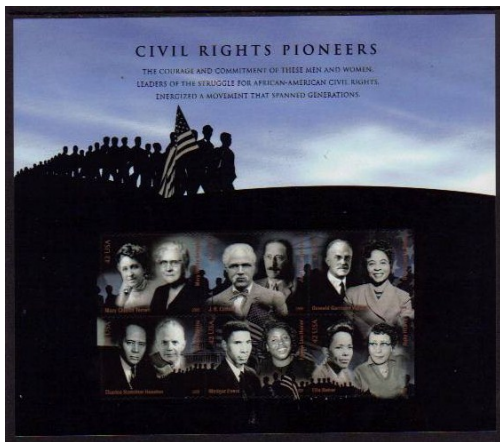

2009 COMMEMORATIVES, SA

4374/4434	#4374-77,80-83,86,4406,08-13,15-21, 4433-34 set of 25 ..			(14)117.50	95.00	36.75	29.75	15.50	12.35
4374	42¢ Alaska Statehood.....	20	20.75	6.25	5.00	1.35	1.10	.50	.40
4375	42¢ Year of the Ox.....	12	12.75	..	..	1.35	1.10	.50	.40
4376	42¢ Oregon Statehood.....	20	20.75	6.25	5.00	1.35	1.10	.50	.40
4377	42¢ Edgar Allan Poe.....	20	20.75	6.25	5.00	1.35	1.10	.50	.40