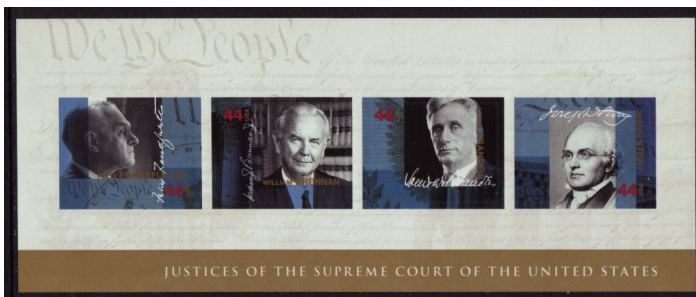

2009 COMMEMORATIVES, SA (continued)

421	44¢ Gary Cooper, Legends of Hollywood	20	30.75	9.00	7.25	2.00	1.60	.60	.50