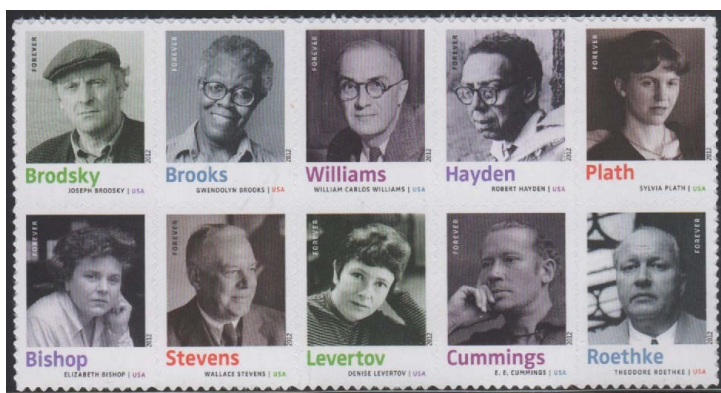

4654-63	(45¢) 20th Century Poets: Joseph Brodsky, Gwendolyn Brooks, William Carlos Williams, Robert Hayden, Sylvia Plath, Elizabeth Bishop, Wallace Stevens, Denise Levertov, E.E. Cummings, Theodore Roethke, Block of 10	20	17.75 (10)	13.50	11.00	11.00	9.00
4654-63	(45¢) 20th Century Poets, Set of 10 Singles	11.00	9.00	7.50	6.00