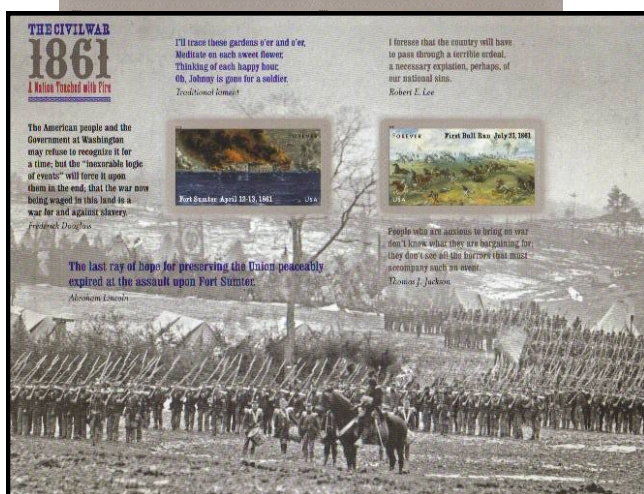

2011 CIVIL WAR 250TH ANNIVERSARY, SA

4522-23	(44¢) Civil War: Fort Sumter, First Bull Run, Pair from Double-sided Pane of 12	..	..	..	..	2.50	2.00	1.85	1.50
4522-23	(44¢) Civil War, Set of 2 Singles from Pane of 12	..	..	..	..	2.50	2.00	1.50	1.20
4522-23	(44¢) Civil War, Double-sided Pane of 12	..	..	..	..	14.25	11.50	..	..