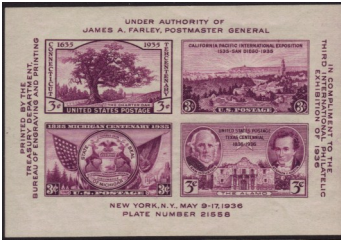

UNITED STATES 1935-1953 ISSUES

TAKE A 10% DISCOUNT ON PURCHASES OF \$50.00 OR MORE WORTH OF STAMPS ISSUED FROM 1921 TO DATE.

1935 COMMEMORATIVES

Scott No.	Description	Mint Sheet		-- Plate Block --		- Unused, NH -		--- Used ---	
		Size	F-VF, NH	VF	F-VF	VF	F-VF	VF	F-VF
772-75	set of 4			10.50		1.45	1.10	1.00	.70
772	3¢ Connecticut Settlement Tercentenary ...	50	18.75	2.50	2.00	.40	.30	.30	.20
773	3¢ California-Pacific Exposition	50	18.75	2.00	1.60	.40	.30	.30	.20
774	3¢ Boulder Dam.....	50	21.75	(6) 3.25	2.50	.40	.30	.30	.20
775	3¢ Michigan Statehood Centenary	50	19.75	3.15	2.50	.40	.30	.30	.20
1936 COMMEMORATIVES									
776-84	#776-78, 82-84 set of 6			(5) 11.25	9.50	4.65	3.75	3.75	3.00
776	3¢ Texas Independence Centennial	50	19.50	2.80	2.25	.40	.30	.30	.20
777	3¢ Rhode Island Settlement Tercentenary ..	50	19.50	2.50	2.00	.40	.30	.30	.20
778	3¢ TIPEX (Third International Philatelic Exhibition) Souvenir Sheet of 4							2.80	2.25
778a-d	3¢ TIPEX set of 4 singles					3.00	2.50	2.80	2.25
782	3¢ Arkansas Statehood Centennial.....	50	25.00	3.15	2.50	.50	.40	.30	.20
783	3¢ Oregon Territory Centennial.....	50	18.50	2.15	1.75	.40	.30	.30	.20
784	3¢ Susan B. Anthony, Suffragette.....	100	28.50	1.75	1.40	.35	.25	.30	.20