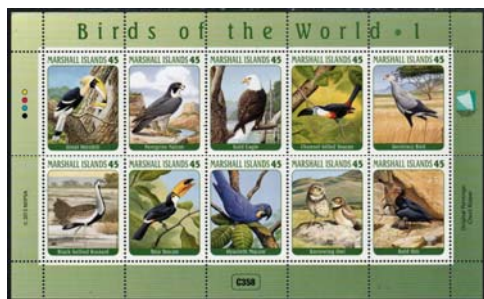

1040	45¢ Twelve Days of Christmas, Sheet of 12	..	..	14.25
1041	45¢ Locomotives of the 50 States, Sheet of 50	..	..	65.00
1042	$5.15 Traditional Chuuk War Canoe, Priority Mail	..	..	12.50

2012 REGULAR ISSUE

2013 COMMEMORATIVES