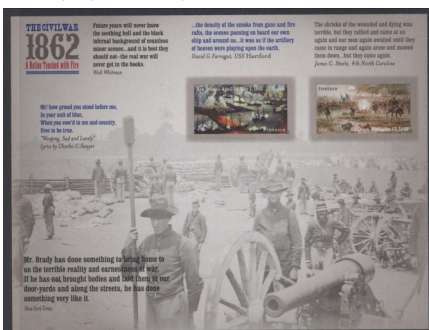

4651-52	(45¢) Cherry Blossom Centennial..	20	17.75	15.00
4653	(45¢) William H. Johnson.....	20	17.75	15.00
4654-63	(45¢) 20th Century Poets.....	20	17.75	15.00