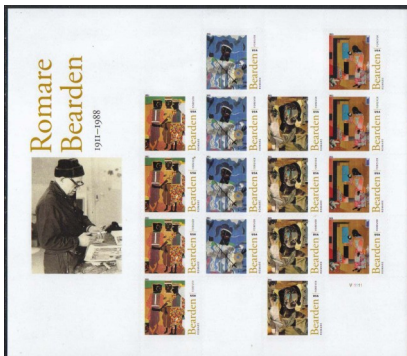

4566-69	(44¢) Romare Bearden	16	14.50	12.75
4583	(44¢) Hanukkah.....	20	18.50	15.00
4584	(44¢) Kwanzaa	20	18.50	15.00