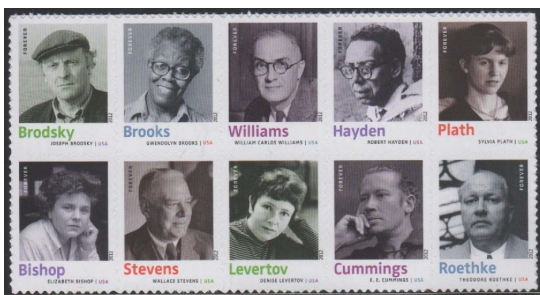

4654-63	(45c) 20th Century Poets, Block of 10	17.75	(10)11.00	9.00

2012 CIVIL WAR 250TH ANNIVERSARY, SA