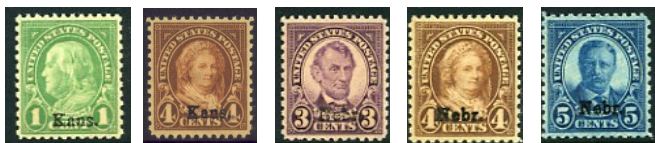

Scott No.	Description	Very Fine,NH		F-VF,NH		F-VF,OG	
		Brookman Retail	Sale Price	Brookman Retail	Sale Price	Brookman Retail	Sale Price
631	1926 1½¢ W. Harding, Rotary, Imperforate	4.50	3.65	3.25	2.65	2.00	1.60
631	1926 1½¢ Imperforate Pair	9.75	7.85	7.00	5.65	4.50	3.60
632/42	1926-8 Rotary Press, Perforated 11x10½ (11).....	37.00	30.00	24.75	19.75	15.75	12.50
633	1927 1½¢ Warren Harding, Rotary, Perf.11x10½....	4.00	3.25	2.65	2.10	1.65	1.35
636	1927 4¢ Martha Washington, Perforated 11x10½....	4.15	3.35	2.75	2.20	1.75	1.40
637	1927 5¢ Theodore Roosevelt, Perforated 11x10½....	4.15	3.35	2.75	2.20	1.75	1.40
638	1927 6¢ James Garfield, Perforated 11x10½.....	4.75	3.85	3.15	2.50	2.00	1.60
639	1927 7¢ William McKinley, Perforated 11x10½.....	4.75	3.85	3.15	2.50	2.00	1.60
640	1927 8¢ Ulysses S. Grant, Perforated 11x10½.....	4.75	3.85	3.15	2.50	2.00	1.60
641	1927 9¢ Thomas Jefferson, Perforated 11x10½.....	4.15	3.35	2.75	2.20	1.75	1.40
642	1927 10¢ James Monroe, Perforated 11x10½.....	6.50	5.25	4.35	3.50	2.75	2.20

658	1929 1¢ Kansas.....	6.00	4.85	3.75	3.00	2.00	1.60
659	1929 1½¢ Kansas.....	9.25	7.50	5.75	4.65	3.00	2.40
660	1929 2¢ Kansas.....	10.75	8.75	6.75	5.35	3.50	2.85
661	1929 3¢ Kansas.....	48.50	39.50	30.00	24.50	16.50	13.50
662	1929 4¢ Kansas.....	48.50	39.50	30.00	24.75	16.50	13.50
663	1929 5¢ Kansas.....	33.00	27.00	20.75	16.75	11.00	8.75
664	1929 6¢ Kansas.....	65.00	52.50	40.00	32.50	22.50	18.00
665	1929 7¢ Kansas.....	65.00	52.50	40.00	32.50	22.50	18.00
667	1929 9¢ Kansas.....	36.75	30.00	23.00	18.50	12.50	10.00
668	1929 10¢ Kansas.....	58.50	48.00	36.50	29.50	20.00	16.00
669	1929 1¢ Nebraska.....	8.75	7.25	5.50	4.50	3.00	2.40
670	1929 1½¢ Nebraska.....	7.50	6.25	4.75	3.85	2.50	2.00
671	1929 2¢ Nebraska.....	7.50	6.25	4.75	3.85	2.50	2.00
672	1929 3¢ Nebraska.....	30.00	25.00	18.00	14.50	10.00	8.00
673	1929 4¢ Nebraska.....	45.00	37.00	28.50	23.00	15.75	12.50
674	1929 5¢ Nebraska.....	40.00	32.50	25.00	20.75	13.50	11.00
675	1929 6¢ Nebraska.....	..	..	66.50	53.50	35.00	28.00
676	1929 7¢ Nebraska.....	65.00	52.50	40.00	32.50	21.50	17.00
677	1929 8¢ Nebraska.....	..	..	52.50	42.50	28.50	23.00
678	1929 9¢ Nebraska.....	..	..	65.00	52.50	36.50	30.00
684-87	1930 Regulars & Coils (4).....	12.10	9.50	8.10	6.50	5.25	4.25
686	1930 1½¢ Warren Harding Coil, Perf. 10 Vertical ...	3.35	2.70	2.25	1.80	1.50	1.20
686	1930 1½¢ Horizontal Pair.....	7.25	6.00	4.85	3.95	3.25	2.60
687	1930 4¢ William Taft Coil, Perforated 10 Vertical....	6.35	5.25	4.25	3.40	2.75	2.25
687	1930 4¢ Horizontal Pair	14.00	11.50	9.25	7.50	6.00	4.85
692-701	1931 Rotary Press Set (10).....	..	..	115.00	92.50	77.50	62.50
692	1931 1½¢ R. Hayes, Rotary, Perforated 11x10½....	5.65	4.50	3.75	3.00	2.50	2.00
693	1931 12¢ Grover Cleveland, Perforated 11x10½....	10.00	8.25	6.75	5.50	4.50	3.65
694	1931 13¢ Benjamin Harrison, Perforated 11x10½....	4.50	3.65	3.00	2.40	2.00	1.60
695	1931 14¢ American Indian, Perforated 11x10½....	8.75	7.15	5.75	4.65	3.75	3.00
696	1931 15¢ Statue of Liberty, Perforated 11x10½....	15.00	12.25	10.00	8.15	6.75	5.35
697	1931 17¢ Woodrow Wilson, Perforated 10½x11.....	12.75	10.25	8.25	6.50	5.50	4.35
698	1931 20¢ Golden Gate, Perforated 10½x11.....	17.00	13.75	11.50	9.25	7.50	6.00
699	1931 25¢ Niagara Falls, Perforated 10½x11.....	17.00	13.75	11.50	9.25	7.50	6.00
700	1931 30¢ Bison, Perforated 10½x11.....	26.50	21.50	17.50	14.00	11.50	9.25
701	1931 50¢ Amphitheater, Perforated 10½x11.....	67.50	55.00	45.00	36.50	30.00	24.00