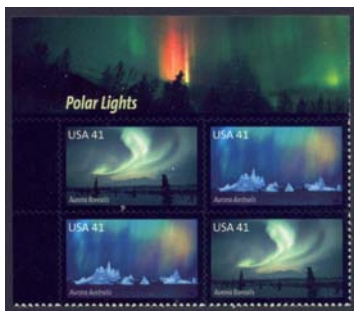

4204	41c Polar Lights.....	10.25	8.35	8.25	6.95
4205	41c Star Wars, Yoda.....	7.15	5.80	5.75	4.50
42070	41c Christmas Knits.....	7.15	5.80	5.75	4.50
4219	41c Hanukkah.....	6.85	5.60	5.50	4.35
4220	41c Kwanzaa.....	6.85	5.60	5.50	4.35