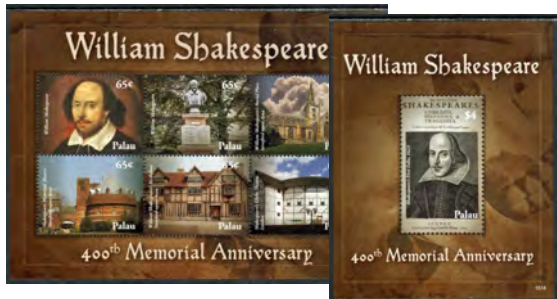

PALAU PAGE 3

Scott No.	Description	Mint Sheet	Mint Single
1287	$1.20 Sir Winston Churchill 50th Memorial Sheet of 4 ..	..	10.50
1288	$4 Sir Winston Churchill 50th Memorial Souvenir Sheet ..	..	8.75

1289	65¢ William Shakespeare Sheet of 6 ..	..	8.75
1290	$4 William Shakespeare Souvenir Sheet ..	..	8.75