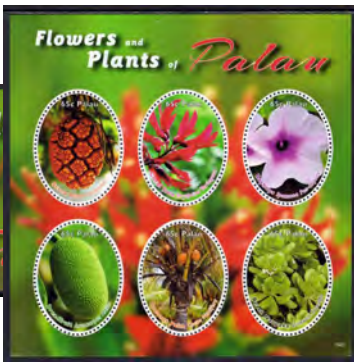

PALAU PAGE 4

2016 COMMEMORATIVES

Scott No.	Description	Mint Sheet	Mint Single
1305	65¢ Flowers and Plants of Palau Sheet of 6.....	..	8.50
1306	$4 Flowers and Plants of Palau Souvenir Sheet	..	8.75
..	65¢ Vincent Van Gogh Paintings Sheet of 6	..	8.50
..	$4 Vincent Van Gogh Paintings Souvenir Sheet	..	8.75
..	$1.20 Olympic Champions of U.S. & Japan Sheet of 4 ..	..	10.50
..	$4 Olympic Champions - Yoshiyuki Tsuruta Souvenir Sheet ..	..	8.75
..	65¢ Jimi Hendrix Sheet of 6	..	8.50
..	$4 Jimi Hendrix Souvenir Sheet.....	..	8.75
..	$4 Elvis Presley Souvenir Sheets (4).....	..	35.00
..	$1.50 Queen Elizabeth II 90th Birthday Sheet of 6	..	9.75
..	$5 Queen Elizabeth II 90th Birthday Souvenir Sheet ..	..	10.75
..	$1.25 New York City Iconic Sites and Scenes Sheet of 4 ..	..	10.75
..	$3 New York City Famous Skyline Souvenir Sheet	..	6.50
..	$1-$1.20 Nancy Reagan Sheets of 6 and 4 (2)	..	23.75
..	47¢ Palau World of Sea and Reef Sheet of 40.....	..	39.75