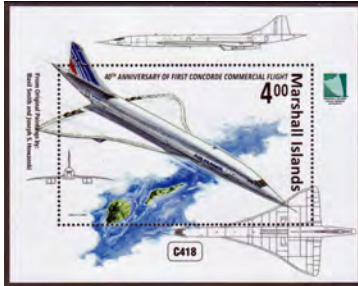

1131	$4 First Concorde Commercial Flight 40th Anniv. Souv. Sheet	8.75