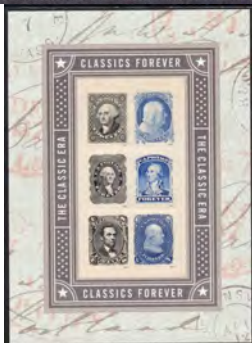

Scott No.	Description	Mint Sheet	Plate Block	Mint Sgls
5062-63	(47c) World Stamp Show NY 2016, Set of 2 ..	..	..	1.90
5062-63	(47c) World Stamp Show NY 2016 Gutter Pair ..	..	..	3.60
5062-63	(47c) World Stamp S. Folio of 24 (12 each) ..	22.50	..	..
5064	(47c) Repeal of Stamp Act 1766.....(10)	9.35	..	.95