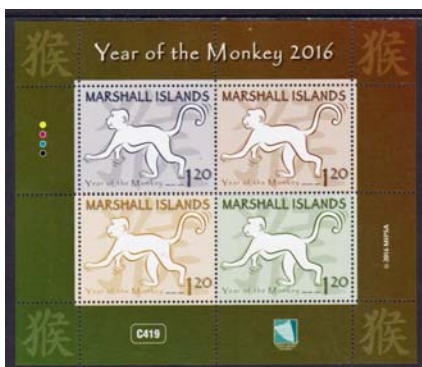

1132	$1.20 Year of the Monkey Souvenir Sheet of 4.....	..	10.50
1133	49¢ Wildlife Sheet of 10.....	..	10.75

2016 GREAT SEALS OF THE 50 STATES

1134	49¢ Great Seals 1; DE,PA,NJ,GA,CN,MA,MD,SC,NH Sheet-10	10.75
1135	49¢ Great Seals 2; NY,NC,RI,VT,KY,TN,OH,LA,IN,MS Sht.-10	10.75
1136	49¢ Great Seals 3; IL,AL,ME,MO,AR,MI,FL,TX,IA,WI Sheet-10	10.75
1137	49¢ Grt. Seals 4; CA,MN,OR,KS,WV,NV,NE,CO,ND,SD Sh.-10	10.75
1138	49¢ Great Seals 5; MO,WA,ID,WY,UT,OK,NM,AZ,AL,HI Sh.-10	10.75

2016 COMMEMORATIVES (continued)

1139	90¢ Queen Elizabeth II 90th Birthday; Hats Sheet of 6	..	11.75
1140	49¢ Semaphore Signals Sheet of 30.....	..	32.50