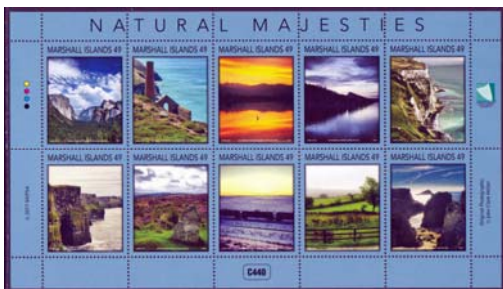

Scott No.	Description	Mint Sheet	Mint Single
1152	49c Flora Sheet of 10	..	10.75
1153	49c China Clipper Sheet of 6	..	6.50

1154	49c Natural Majesties Sheet of 10	..	10.75