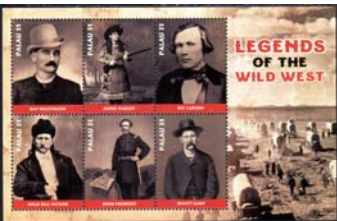

2017 COMMEMORATIVES

..	$1 Legends of the Wild West Sheet of 6	..	13.00
..	$5 Legends of the Wild West, Buffalo Bill Souvenir Sheet ..	..	10.75
..	$1.35-1.60 John F. Kennedy 100th Birthday Sheets of 6 and 4.....	..	31.50
..	$1-$1.80 Princess Diana 20th Year Memoriam Sheets of 7 and 4.....	..	30.75
..	$1.25 Seals of the World Sheet of 6.....	..	16.50
..	$4.50 Seals of the World Souvenir Sheet	..	9.75
..	$2 National Geographic, Animals of the World Sheet of 4 ..	..	17.50
..	$4 Nat. Geographic, Golden Lion Tamarin Souvenir Sheet ..	..	8.75