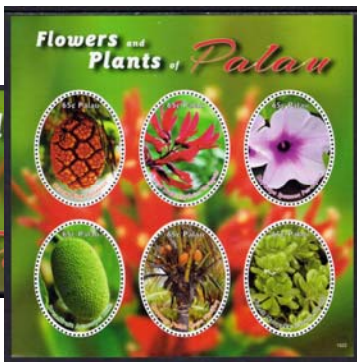

PALAU PAGE 1

2016 COMMEMORATIVES

Scott No.	Description	Mint Sheet	Mint Single
1305	65¢ Flowers and Plants of Palau Sheet of 6	..	8.50
1306	$4 Flowers and Plants of Palau Souvenir Sheet	..	8.75
..	65¢ Vincent Van Gogh Paintings Sheet of 6	..	8.50
..	$4 Vincent Van Gogh Paintings Souvenir Sheet	..	8.75
..	$1.20 Olympic Champions of U.S. & Japan Sheet of 4 ..	..	10.50
..	$4 Olympic Champions - Yoshiyuki Tsuruta Souvenir Sheet	..	8.75