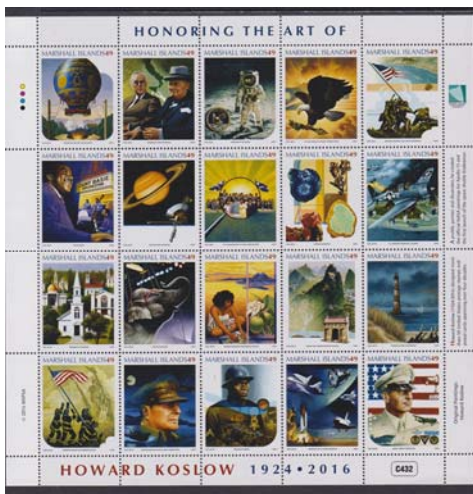

1141	49c Honoring the Art of Howard Koslow Sheet of 20..	21.50