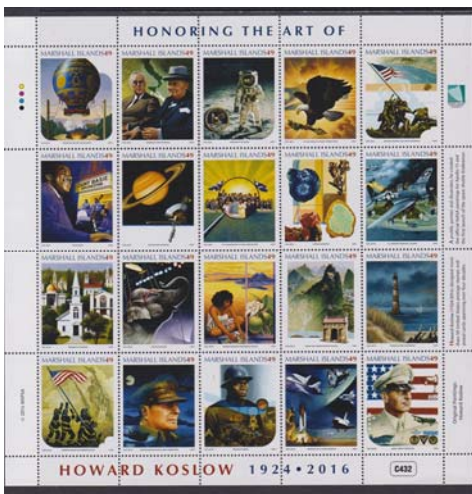

1141	49c Honoring the Art of Howard Koslow Sheet of 20..	21.50