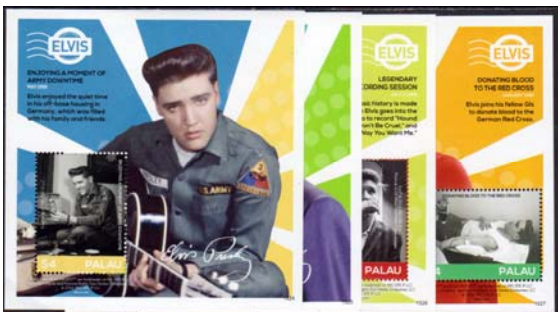

..	$4 Elvis Presley Souvenir Sheets (4)	..	35.00
..	$1.50 Queen Elizabeth II 90th Birthday Sheet of 6	..	9.75
..	$5 Queen Elizabeth II 90th Birthday Souvenir Sheet ..	..	10.75
..	$1.25 New York City Iconic Sites and Scenes Sheet of 4 ..	..	10.75
..	$3 New York City Famous Skyline Souvenir Sheet	..	6.50