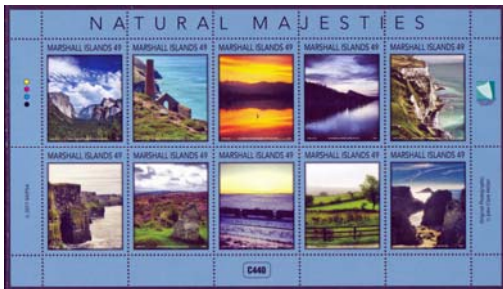

..	49c Natural Majesties Sheet of 10	..	10.75