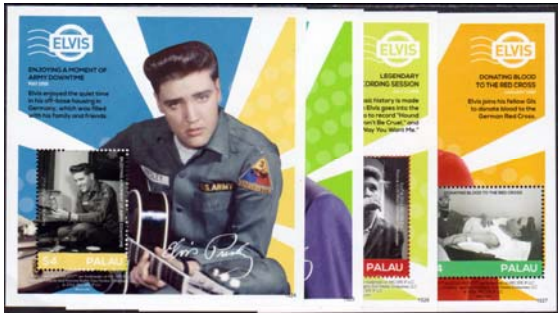

1314-17	$4 Elvis Presley Souvenir Sheets (4)	..	35.00
1318	$1.50 Queen Elizabeth II 90th Birthday Sheet of 3	..	9.75
1319	$5 Queen Elizabeth II 90th Birthday Souvenir Sheet ..	..	10.75
1320	$1.25 New York City Iconic Sites and Scenes Sheet of 4 ..	..	10.75
1321	$3 New York City Famous Skyline Souvenir Sheet	..	6.50