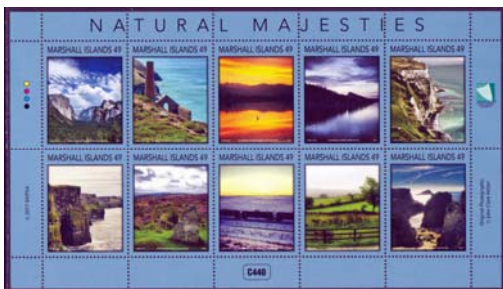

1148	49c U.S. National Parks Sheet of 10.....	..	10.75
2017 COMMEMORATIVES			
1149	\$1.20 Year of the Rooster Souvenir Sheet of 4.....	..	10.25

1150	49c Celebration Photography Sheet of 10.....	..	10.75
1151	49c The Art of Haiku Sheet of 20.....	..	21.50

MARSHALLS. PAGE 3

Scott No.	Description	Mint Sheet	Mint Single
..	49c Flora Sheet of 10	10.75
..	49c China Clipper Sheet of 6	6.50

..	49c Natural Majesties Sheet of 10	10.75
----	---	----	-------

..	49c Jazz and Blues Instruments Sheet of 10	10.75
..	49c National Parks II Sheet of 10	10.75
..	\$1 J. F. Kennedy 100th Birthday Souvenir Sheet	2.15
..	\$1.50 Frank Lloyd Wright 150th Birthday Souvenir Sheet	3.25
..	49c World Youth Sheet of 20	21.50