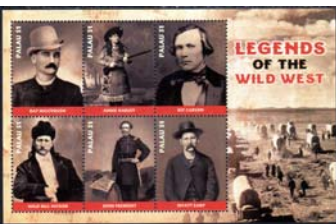

2017 COMMEMORATIVES

..	$1 Legends of the Wild West Sheet of 6	..	13.00
..	$5 Legends of the Wild West, Buffalo Bill Souvenir Sheet ..	..	10.75
..	$1.35-1.60 John F. Kennedy 100th Birthday Sheets of 6 and 4.....	..	31.50
..	$1-$1.80 Princess Diana 20th Year Memoriam Sheets of 7 and 4.....	..	30.75
..	$1.25 Seals of the World Sheet of 6.....	..	16.50
..	$4.50 Seals of the World Souvenir Sheet	..	9.75