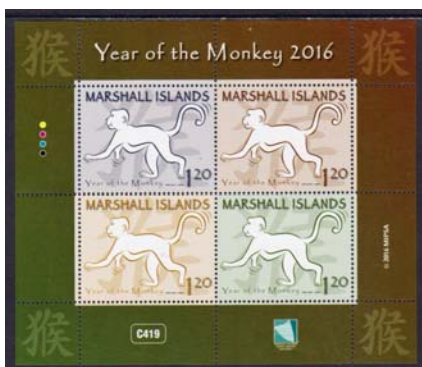

1132	$1.20 Year of the Monkey Souvenir Sheet of 4.....	10.50
1133	49c Wildlife Sheet of 10.....	10.75

2016 GREAT SEALS OF THE 50 STATES

1134	49c Great Seals 1; DE,PA,NJ,GA,CN,MA,MD,SC,NH Sheet-10	10.75
1135	49c Great Seals 2; NY,NC,RI,VT,KY,TN,OH,LA,IN,MS Sht.-10	10.75
1136	49c Great Seals 3; IL,AL,ME,MO,AR,MI,FL,TX,IA,WI Sheet-10	10.75
1137	49c Grt. Seals 4; CA,MN,OR,KS,WV,NV,NE,CO,ND,SD Sh.-10	10.75
1138	49c Great Seals 5; MO,WA,ID,WY,UT,OK,NM,AZ,AL,HI Sh.-10	10.75

2016 COMMEMORATIVES (continued)

1139	90c Queen Elizabeth II 90th Birthday; Hats Sheet of 6	11.75
1140	49c Semaphore Signals Sheet of 30.....	32.50