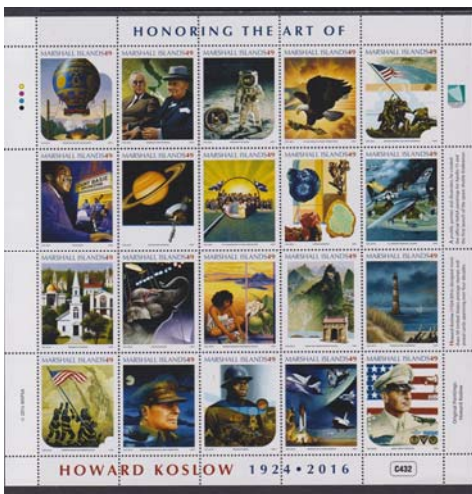

1141	49¢ Honoring the Art of Howard Koslow Sheet of 20..	..	21.50