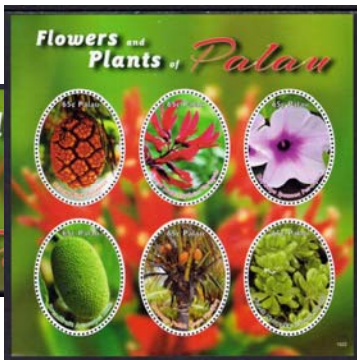

PALAU PAGE 1

2016 COMMEMORATIVES

Scott No.	Description	Mint Sheet	Mint Single
1305-50	2016 Commemoratives Set of 46	..	495.00
1305	65¢ Flowers and Plants of Palau Sheet of 6	..	8.50
1306	$4 Flowers and Plants of Palau Souvenir Sheet	..	8.75
1307	$1.20 Olympic Champions of U.S. & Japan Sheet of 4 ..	..	10.50
1308	$4 Olympic Champions - Yoshiyuki Tsuruta Souvenir Sheet	..	8.75
1309	65¢ Vincent Van Gogh Paintings Sheet of 6	..	8.50
1310	$4 Vincent Van Gogh Paintings Souvenir Sheet	..	8.75