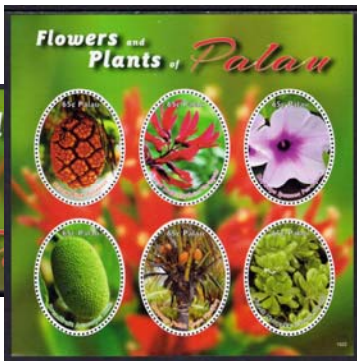

PALAU PAGE 1

2016 COMMEMORATIVES

Scott No.	Description	Mint Sheet	Mint Single
1305-50	2016 Commemoratives Set of 46	..	495.00
1305	65¢ Flowers and Plants of Palau Sheet of 6	..	8.50
1306	$4 Flowers and Plants of Palau Souvenir Sheet	..	8.75
1307	$1.20 Olympic Champions of U.S. & Japan Sheet of 4	..	10.50
1308	$4 Olympic Champions - Yoshiyuki Tsuruta Souvenir Sheet	..	8.75
1309	65¢ Vincent Van Gogh Paintings Sheet of 6	..	8.50
1310	$4 Vincent Van Gogh Paintings Souvenir Sheet	..	8.75