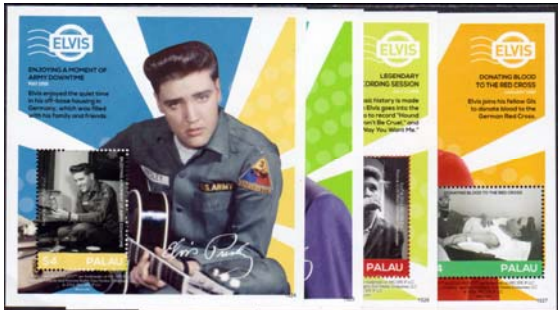

1314-17	$4 Elvis Presley Souvenir Sheets (4)	..	35.00
1318	$1.50 Queen Elizabeth II 90th Birthday Sheet of 3	..	9.75
1319	$5 Queen Elizabeth II 90th Birthday Souvenir Sheet	..	10.75
1320	$1.25 New York City Iconic Sites and Scenes Sheet of 4	..	10.75
1321	$3 New York City Famous Skyline Souvenir Sheet	..	6.50