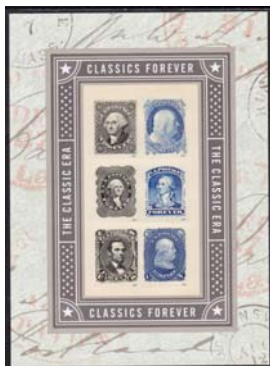

5078a	(47¢) Pluto Explored Souvenir Sheet of 4 (2 each design)	..	..	4.75	3.80
5079	(47¢) Classic U.S. Stamps Souvenir Sheet of 6	..	..	7.00	5.65