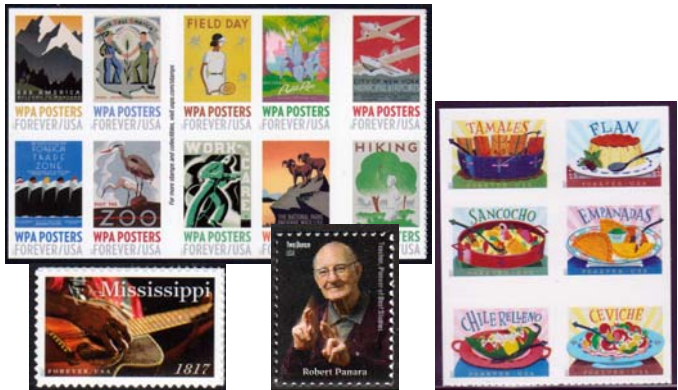

2017 COMMEMORATIVES (continued)

5179	(49¢) Nebraska Statehood.....	20	19.50	5.75	4.65	1.25	1.00

5180-89	(49¢) WPA (Works Progress Administration) Posters, Set of 10 from C.P.	12.50	10.00
5180-89	(49¢) WPA Posters Block of 10 from Convertible Pane of 20	..	15.50 12.50
5189b	(49¢) WPA Posters DS Convertible Pane of 20	..	24.00 19.50
5190	(49¢) Mississippi Statehood.....	20	19.50 5.75 4.65 1.25 1.00
..	(70¢) Robert Panara, Deaf Culture.....	20	27.50 7.75 6.25 1.75 1.40
..	(49¢) Delicioso, Latin American Foods and Flavors, Set of 6 from C.P.	7.75	6.25
..	(49¢) Delicioso Block of 6 from Convertible Pane of 20	..	7.75 6.25
..	(49¢) Delicioso Double-sided Convertible Pane of 20	..	24.00 19.50

2017 REGULAR ISSUE

..	($1.15) Green Succulent Global Forever	10	22.50	13.00	10.50	2.85	2.30

2017 CELEBRATION SPECIAL ISSUE

..	(49¢) Boutonniere.....	20	19.50	5.75	4.65	1.25	1.00
..	(70¢) Corsage.....	20	27.50	7.75	6.25	1.75	1.40

2017 COMMEMORATIVES (continued)

..	(49¢) Henry David Thoreau.....	20	19.50	5.75	4.65	1.25	1.00

Listings for 2017 issues are tentative and subject to change.