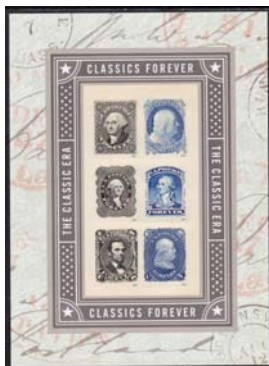

5078a	(47¢) Pluto Explored Souvenir Sheet of 4 (2 each design)	..	..	4.75	3.80
5079	(47¢) Classic U.S. Stamps Souvenir Sheet of 6	..	..	7.00	5.65