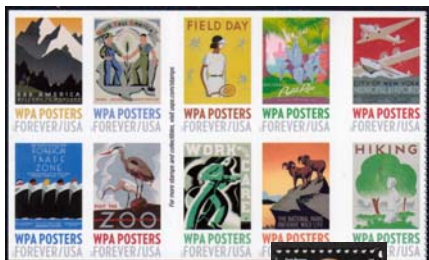

2017 COMMEMORATIVES (continued)