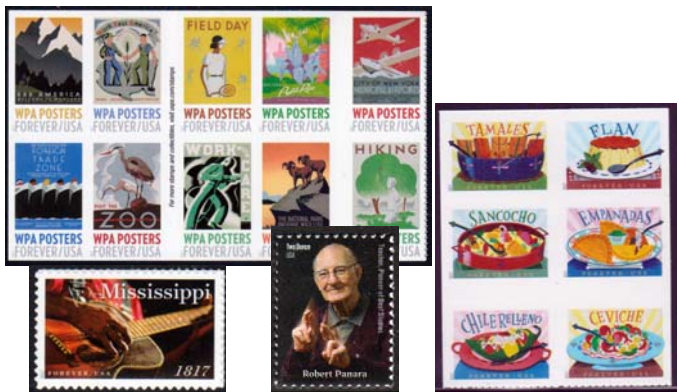

2017 COMMEMORATIVES (continued)

5179	(49¢) Nebraska Statehood	20	19.50	5.75	4.65	1.25	1.00