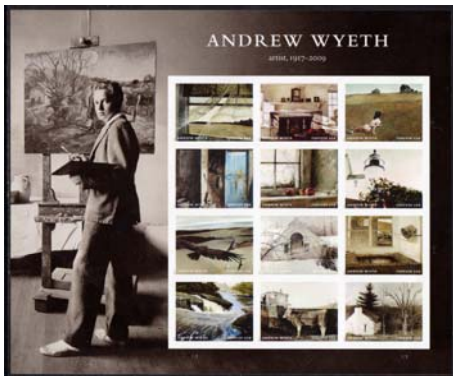

5212	(49¢) Andrew Wyeth, Realist Painter	12	..	..	..	15.00	12.00