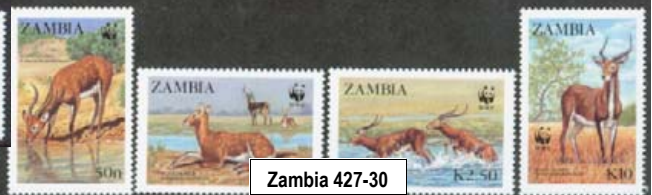

TRISTAN DA CUNHA		
Scott #	Year & Description	Price
500-03	1991 Gough-bunting/moorhen(4).....	17.50
635a	1999 Wandering Albatross Se-tenant Strip-4	3.75
635a	same, Se-tenant Sheet of 16	35.00
635av	same, First Printing error, Sheet-16.....	42.50
747-50	2004 Subantarctic Fur Seal (4)	5.75
747-50	same, 4 Sheets of 10	57.50
750a	same, Se-tenant Block of 4	6.00
750a	same, Se-tenant Sheet of 16	23.75
TURKISH REPUBLIC OF NORTHERN CYPRUS		
273-76	1990 Birds (4)	52.50
328a	1992 Turtles Souvenir Sheet.....	18.75
386	1995 2000l on 900l on #275.....	5.25
TURKMENISTAN		
35-38	1993 Caspian Seal (4).....	7.25
35-38	same, Stamp Booklet	31.50
TURKS & CAICOS IS.		
710-13	1986 Rock Iguana (4)	10.75
1247	1998 Snappers Se-tenant Block of 4	4.25
1247	same, Se-tenant Sheet of 16	17.00
TUVALU		
617-20	1992 Blue Coral (4)	14.50
816	2000 Sand Tiger Shark Se-tenant Strip of 4.....	3.00
816	same, Se-tenant Sheet of 8	10.50
816s	same, Specimen Overprints (4)	26.75
816s	same, Specimen Sheet of 8	53.50
UGANDA		
176-80	1977 Endangered Species (5)	12.50
180a	same, Souvenir Sheet.....	12.50
371-74	1983 African Elephants (4).....	21.00
948-51	1991 same, Reprint with new denominations (4)	7.75
948-51	same, 4 Sheets of 20	155.00
1469	1997 Rothschild's Giraffe Se-tenant Strip-4	4.25
1469	same, Se-tenant Sheet of 12	12.75
UKRAINE		
323	1998 Red-breasted Goose, Se-tenant, Block of 4, Perf.13½	2.75
323	same, Se-tenant Sheet of 36, Perf.13½	23.50
323e	same, Se-tenant Block of 4, Perf.11½	3.00
323j	same, Se-tenant Sheet of 8, Perf.11½	6.00
464	2002 Leopard Snake Se-tenant Block of 4	2.50
464	same, Se-tenant Sheet of 16	10.00
464	same, Se-tenant Sheet of 36	23.50
464	same, Booklet of 4	8.75
URUGUAY		
1509-12	1993 Greater Rhea (4)	3.50
UZBEKISTAN		
64-67	1995 Markhor (4)	4.25
VANUATU		
470-73	1988 Dugong (4).....	12.00
673-76	1996 Fruit Bats (4)	4.50
673-76	same, Gutter Pairs (4)	11.00
VENEZUELA		
1471	1992 Turtles & Tortoises Se-tenant Block of 4	10.50
1471	same, Se-tenant Sheet of 8	26.50
1471i	same, Se-tenant Imperforate Block of 4	35.00