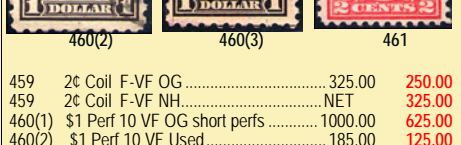

463a	2c Booklet Pane Position piece	285.00	240.00
464	3c VF OG		85.00
464	F-VF NH Reg 135.00 No pic		100.00

Scott No. Description Brookman Retail Sale Price