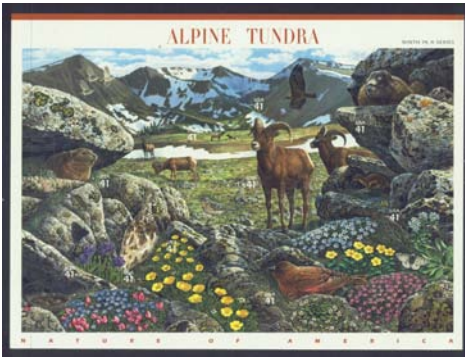

2007 AMERICAN FLAG REGULAR ISSUE, SA

Scott No.	Description	-P#Strip-5-		-P#Strip-3-		-Unused, NH -		--- Used ---		
		VF	F-VF	VF	F-VF	VF	F-VF	VF	F-VF	
4186-89	Set of 4 Coils.....	49.75	40.75	40.75	32.75	5.75	4.65	2.35	1.85	
4186	41¢ Coil, Die-cut 9½ Vertical.....	13.00	10.50	10.50	8.50	1.50	1.20	.45	.35	
4187	41¢ Coil, DC 11 Vert., Mottled Tagging....	13.00	10.50	10.50	8.50	1.50	1.20	.45	.35	
4188	41¢ Coil, Diecut 8½ Vertical.....	13.00	10.50	10.50	8.50	1.50	1.20	.45	.35	
4188a	41¢ Smooth Tagging.....	25.00	20.00	21.75	17.50	1.75	1.40	..	..	
4189	41¢ Coil, Diecut 11 Vertical.....	13.00	10.50	10.50	8.50	1.50	1.20	1.35	1.10	
#4186 "USPS" microprint on right side of flagpole. #4187 "USPS" microprint on left side of flagpole. #4188-89 without "USPS" microprinting on flagpole.										
4190	41¢ Flag, Single from Convertible Pane of 10....	..	..	..	..	1.50	1.20	.45	.35	
4190a	41¢ Flag, Convertible Pane of 10.....	..	..	..	..	14.50	11.50	..	..	
4191	41¢ Flag, Single from Double-sided Convertible Pane of 20	..	..	..	..	1.65	1.30	.45	.35	
4191	41¢ Flag, Double-sided Singles (2 stamps).....	..	..	..	..	3.30	2.60	..	..	
4191a	41¢ Flag, Double-sided Convertible Pane of 20	..	..	..	..	30.75	24.75	..	..	

#4190 Light Gray Flagpole. #4191 Dark Gray Flagpole

2007 COMMEMORATIVES, SA (continued)

Scott No.	Description	Mint Sheet Size		- Plate Block -		-Unused, NH -		--- Used ---		
		F-VF	NH	VF	F-VF	VF	F-VF	VF	F-VF	
4192-95	41¢ The Art of Disney, Magic, Block or Vertical Strip of 4.....	20	22.75	7.15	5.75	6.25	5.00	3.75	3.00	
4192-95	41¢ Disney, Top Plate Block of 10.....	..	..	17.50	13.75	..	..	..	..	
4192-95	41¢ The Art of Disney, Magic, Set of 4 Singles.....	..	..	..	..	6.25	5.00	2.50	2.00	
2007 CELEBRATE SPECIAL ISSUE, SA										
4196	41¢ Celebrate.....	20	22.75	6.85	5.50	1.50	1.20	.45	.35	
2007 COMMEMORATIVES, SA (continued)										
4197	41¢ James Stewart, Legends of Hollywood ..20	31.75	9.25	7.50	2.10	1.65	.50	.40		
2007 ALPINE TUNDRA MINIATURE SHEET OF 10, SA										
4198	41¢ Nature of America, Alpine Tundra Miniature Sheet of 10 #9	..	..	17.50	14.00	..	..	..	..	
4198a-j	41¢ Alpine Tundra, Set of 10 Singles.....	..	..	..	..	..	..	10.85	8.75	
2007 COMMEMORATIVES, SA (continued)										
4199	41¢ Gerald Ford, Vice-President.....	20	22.75	6.85	5.50	1.50	1.20	.50	.40	
4200	41¢ Jury Duty.....	20	22.75	6.85	5.50	1.50	1.20	.50	.40