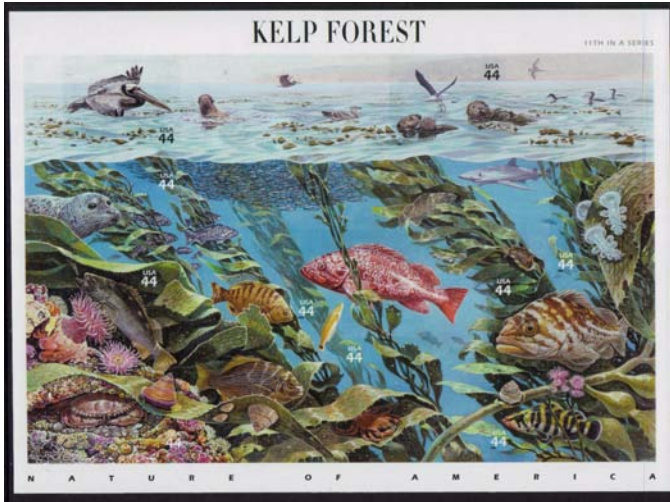

2009 KELP FOREST MINIATURE SHEET, SA, #11 IN SERIES

4423	44¢ Nature of America, Kelp Forest Miniature Sheet of 10, #11	..	..	..	..	15.75	12.75	..	..
4423a-j	44¢ Kelp Forest Set of 10 Singles.....	..	..	..	..	..	..	9.35	7.50