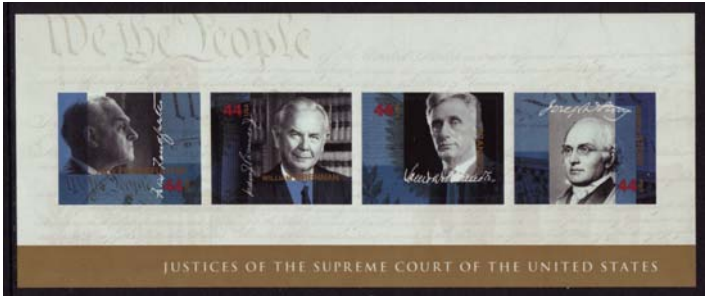

2009 COMMEMORATIVES, SA (continued)

4421	44¢ Gary Cooper, Legends of Hollywood.....	20	30.75	9.00	7.25	2.00	1.60	.60	.50
4422	44¢ Supreme Court Justices Souvenir Sheet of 4	..	..	..	..	6.25	5.00	4.65	3.75
4422a-d	44¢ Supreme Court Justices, Set of 4 Souvenir Sheet Singles	..	..	..	..	6.25	5.00	4.00	3.20