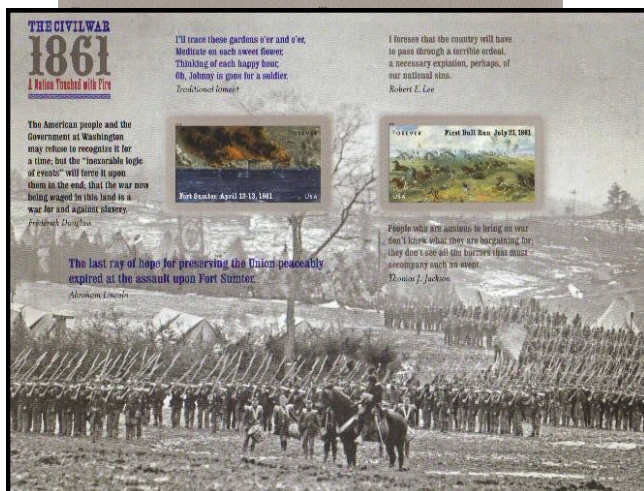

2011 CIVIL WAR 250TH ANNIVERSARY, SA

4522-23	(44¢) Civil War: Fort Sumter, First Bull Run, Pair from Double-sided Pane of 12	..	..	..	..	3.00	2.40	2.20	1.75
4522-23	(44¢) Civil War, Set of 2 Singles from Pane of 12	..	..	..	..	3.00	2.40	1.50	1.20
4522-23	(44¢) Civil War, Double-sided Pane of 12	..	..	..	..	17.00	13.75	..	..