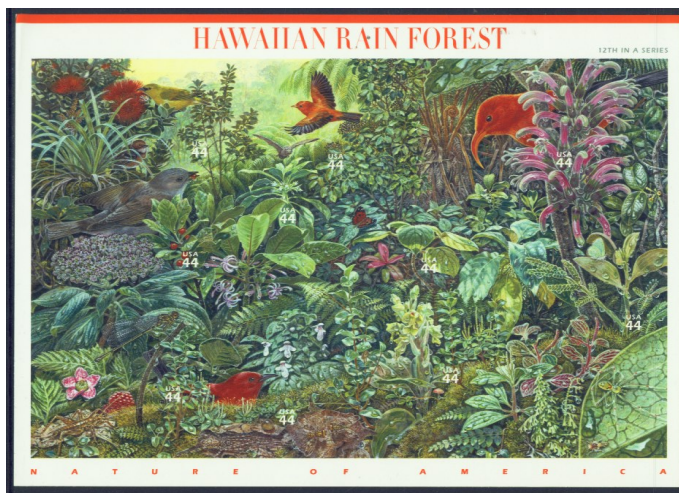

2010 HAWAIIAN RAIN FOREST MINIATURE SHEET, SA, #12 IN SERIES

4474	44¢ Nature of America; Hawaiian Rain Forest Miniature Sheet of 10.....	..	..	..	..	15.50	12.50	..	..
4474a-j	44¢ Hawaiian Rain Forest, Set of 10 Singles....	..	..	..	..	..	..	10.25	8.25

2010 COMMEMORATIVES, SA (continued)

4475	44¢ Mother Teresa, Humanitarian.....	20	20.75	6.25	5.00	1.35	1.10	.55	.45
4476	44¢ Julia de Burgos, Puerto Rican Poet.....	20	20.75	6.25	5.00	1.35	1.10	.55	.45