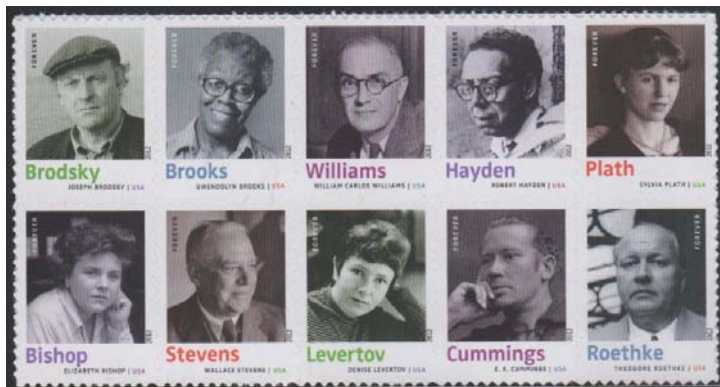

4654-63	(45¢) 20th Century Poets: Joseph Brodsky, Gwendolyn Brooks, William Carlos Williams, Robert Hayden, Sylvia Plath, Elizabeth Bishop, Wallace Stevens, Denise Levertov, E.E.Cummings, Theodore Roethke, Block of 10.....	20	19.25 (10)	15.50	12.50	12.50	10.00
4654-63	(45¢) 20th Century Poets, Set of 10 Singles....	12.50	10.00	10.00	8.00