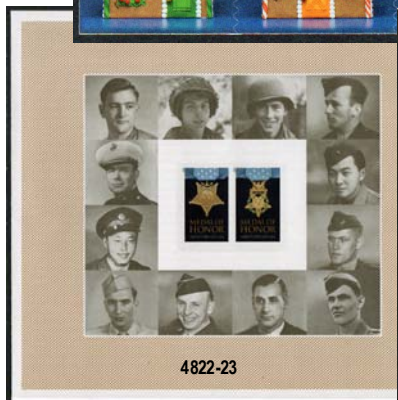

Scott No.	Description	Mint Sheet		-- Plate Block --		- Unused, NH -		-- Used --	
		Size	F-VF, NH	VF	F-VF	VF	F-VF	VF	F-VF
4813	(46¢) Holy Family (Design of #4711).....	20	18.50	5.40	4.50	1.20	.95	.55	.45
4814	($1.10) Christmas Wreath.....	10	21.75	12.50	10.00	2.80	2.25	1.25	1.00
4815	(46¢) Madonna & Child, Single from Convertible Pane of 20 ..	..	..	..	..	1.20	.95	.55	.45
4815	(46¢) Madonna & Child, Double-sided Singles (2 stamps)	..	..	..	..	2.40	1.90	..	..
4815a	(46¢) Madonna & Child, Double-sided Convertible Pane of 20 ..	..	..	..	..	22.75	18.50	..	..
4816	(46¢) Christmas Poinsettia, Single from Convertible Pane of 20 ..	..	..	..	..	1.20	.95	.55	.45
4816	(46¢) Christmas Poinsettia, Double-sided Singles (2 stamps)	..	..	..	..	2.40	1.90	..	..
4816a	(46¢) Christmas Poinsettia, Double-sided Convertible Pane of 20 ..	..	..	..	..	22.75	18.50	..	..
4816b	(49¢) Poinsettia, Design of #4816, "2014" Date, Conv. Pane Singles	..	..	..	..	1.25	1.00	.60	.50
4816b	(49¢) Poinsettia, Double-sided Singles (2 stamps)	..	..	..	..	2.50	2.00	..	..
4816c	(49¢) Poinsettia, Double-sided Convertible Pane of 20 (2014)	..	..	..	..	23.75	19.50	..	..

4817-20	(46¢) Gingerbread Houses Block of 4 from DS Convertible Pane of 20 ..	5.25	4.25	4.50	3.60				
4817-20	(46¢) Set of 4 Singles from Double-sided Convertible Pane of 20 ..	4.75	3.80	3.00	2.40				
4817-20	(46¢) Gingerbread Houses, Double-sided Blocks of 4 (8 stamps)	10.50	8.50	..	..				
4820b	(46¢) Gingerbread Houses, Double-sided Convertible Pane of 20 ..	23.00	18.50	..	..				
4821	(46¢) Christmas Poinsettia, Single from ATM Pane of 18 (smaller size)	1.25	1.00	.60	.50				
4821a	(46¢) Christmas Poinsettia, ATM Pane of 18 ..	21.75	17.50	..	..				
2013-14 MEDAL OF HONOR COMMEMORATIVES, SA (continued)									
4822-23	(46¢) Medal of Honor Pair.....	5.50	4.50	2.40	1.90	1.85	1.50		
4822-23	(46¢) Medal of Honor Set of 2 Singles.....	..	..	2.40	1.90	1.40	1.10		
4822-23	(46¢) Medal of Honor, Prestige Folio of 20, WWII Medal Winners ..	..	..	23.00	18.50	..	..		
4822a-23a	(49¢) Medal of Honor, "2014" Date, Pair.....	..	..	2.50	2.00	2.00	1.60		
4822a-23a	(49¢) Medal of Honor, "2014" Date, Set of 2 Singles ..	..	..	2.50	2.00	1.50	1.20		
4822a-23a	(49¢) Medal of Honor, "2014", Prestige Folio of 20, Korean War Winners ..	23.75	19.50	..	..	..	..