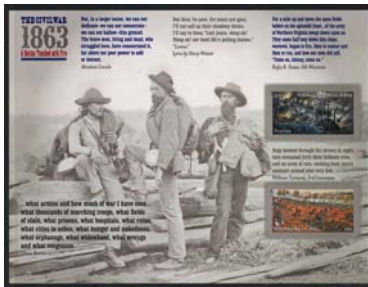

2013 A FLAG FOR ALL SEASONS REGULAR ISSUE CONVERTIBLE PANE OF 10, SA, DIE-CUT 11½X10½

4782a-85a	(46¢) Flags, Block of 4 from Convertible Pane of 10	..	..	..	..	5.50	4.50	4.65	3.75
4782a-85a	(46¢) Flags, Set of 4 Singles from Convertible Pane of 10	..	..	..	..	5.00	4.00	3.25	2.60
4785f	(46¢) A Flag For All Seasons, Convertible Pane of 10	..	..	..	..	11.75	9.50	..	..

#4778-81 Microprinted "USPS" at lower left corner of flag.

#4782-85, 4782a-85b Microprinted "USPS" near top of pole or at lower left corner near top.

#4782-83 One sided straight-edges on the bottom of stamps.

#4784-85 One sided straight-edges on the top of stamps. #4782a-83a Straight-edges on two adjacent sides.

#4784a Straight edge on left side of stamp. #4785a Straight edge on right side of stamp.