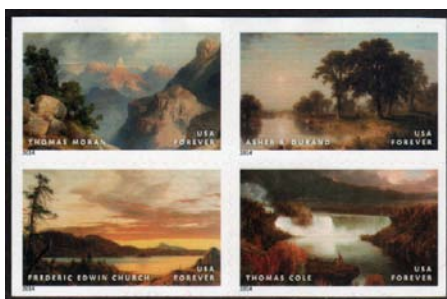

4917-20	(49¢) Hudson River School, Landscapes, American Treasures, Block of 4 from Convertible Pane of 20	..	..	..	..	6.00	4.75	4.35	3.50
4917-20	(49¢) Hudson River School, Set of 4 Convertible Pane Singles	..	..	..	..	5.00	4.00	3.00	2.40
4917-20	(49¢) Hudson River School, Double-sided Blocks of 4 (8 stamps)	..	..	..	..	12.00	9.50	..	..
4920b	(49¢) Hudson River School, Double-sided Convertible Pane of 20	..	..	..	..	23.75	19.50	..	..
4921	(49¢) War of 1812, Fort McHenry	20	19.50	..	..	1.25	1.00	.60	.50
4922-26	(49¢) Celebrity Chefs, Strp of 5	20	19.50	(10) 13.75	11.00	6.25	5.00	5.50	4.50
4922-26	(49¢) Celebrity Chefs, Set of 5 Singles	..	..	..	..	6.25	5.00	3.75	3.00

Chefs: James Beard, Joyce Chen, Julia Child, Edna Lewis, Felipe Rojas-Lombardi.

2014 REGULAR ISSUE, SA

4927	$5.75 Glade Creek Grist Mill, Priority Mail	10	112.50	62.50	50.00	14.25	11.50	6.85	5.50