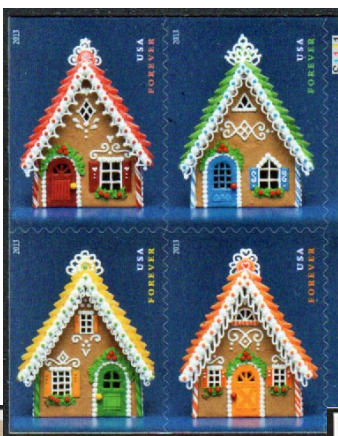

Scott No.	Description	Mint Sheet		-- Plate Block --		- Unused, NH -		-- Used --	
		Size	F-VF, NH	VF	F-VF	VF	F-VF	VF	F-VF
4813	(46¢) Holy Family (Design of #4711).....	20	18.50	5.40	4.50	1.20	.95	.55	.45
4814	($1.10) Christmas Wreath.....	10	21.75	12.50	10.00	2.80	2.25	1.25	1.00
4815	(46¢) Madonna & Child, Single from Convertible Pane of 20 ..	..	..	..	..	1.20	.95	.55	.45
4815	(46¢) Madonna & Child, Double-sided Singles (2 stamps)	..	..	..	..	2.40	1.90	..	..
4815a	(46¢) Madonna & Child, Double-sided Convertible Pane of 20 ..	..	..	..	..	22.75	18.50	..	..
4816	(46¢) Christmas Poinsettia, Single from Convertible Pane of 20 ..	..	..	..	..	1.20	.95	.55	.45
4816	(46¢) Christmas Poinsettia, Double-sided Singles (2 stamps)	..	..	..	..	2.40	1.90	..	..
4816a	(46¢) Christmas Poinsettia, Double-sided Convertible Pane of 20 ..	..	..	..	..	22.75	18.50	..	..
4816b	(49¢) Poinsettia, Design of #4816, "2014" Date, Conv. Pane Singles	..	..	..	..	1.25	1.00	.60	.50
4816b	(49¢) Poinsettia, Double-sided Singles (2 stamps)	..	..	..	..	2.50	2.00	..	..
4816c	(49¢) Poinsettia, Double-sided Convertible Pane of 20 (2014)	..	..	..	..	23.75	19.50	..	..

4817-20	(46¢) Gingerbread Houses Block of 4 from DS Convertible Pane of 20 ..	5.25	4.25	4.50	3.60				
4817-20	(46¢) Set of 4 Singles from Double-sided Convertible Pane of 20 ..	4.75	3.80	3.00	2.40				
4817-20	(46¢) Gingerbread Houses, Double-sided Blocks of 4 (8 stamps)	10.50	8.50	..	..				
4820b	(46¢) Gingerbread Houses, Double-sided Convertible Pane of 20 ..	23.00	18.50	..	..				
4821	(46¢) Christmas Poinsettia, Single from ATM Pane of 18 (smaller size)	1.25	1.00	.60	.50				
4821a	(46¢) Christmas Poinsettia, ATM Pane of 18 ..	21.75	17.50	..	..				
2013-14 MEDAL OF HONOR COMMEMORATIVES, SA (continued)									
4822-23	(46¢) Medal of Honor Pair.....	5.50	4.50	2.40	1.90	1.85	1.50		
4822-23	(46¢) Medal of Honor Set of 2 Singles.....	..	..	2.40	1.90	1.40	1.10		
4822-23	(46¢) Medal of Honor, Prestige Folio of 20, WWII Medal Winners ..	..	..	23.00	18.50	..	..		
4822a-23a	(49¢) Medal of Honor, "2014" Date, Pair.....	..	..	2.50	2.00	2.00	1.60		
4822a-23a	(49¢) Medal of Honor, "2014" Date, Set of 2 Singles ..	..	..	2.50	2.00	1.50	1.20		
4822a-23a	(49¢) Medal of Honor, "2014", Prestige Folio of 20, Korean War Winners ..	23.75	19.50	..	..	..	..