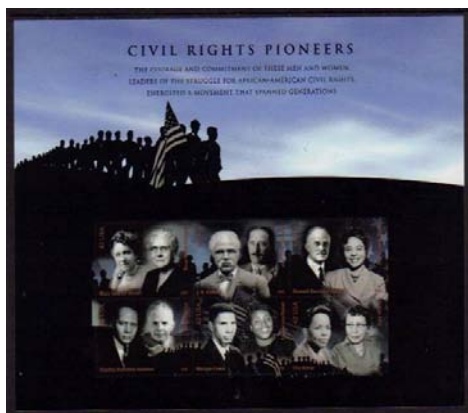

Scott No.	Description	No. of Stamps	Very Fine, NH Retail	Brookman Sale Price	F-VF, NH Retail	Brookman Sale Price
4384/4384	2009-13 #4384,4422,4716 Set of 3 Sv. Sheets	6	23.40	18.00	18.85	15.00
	2009 42¢ Civil Rights Pioneers	6	10.50	8.25	8.50	6.75